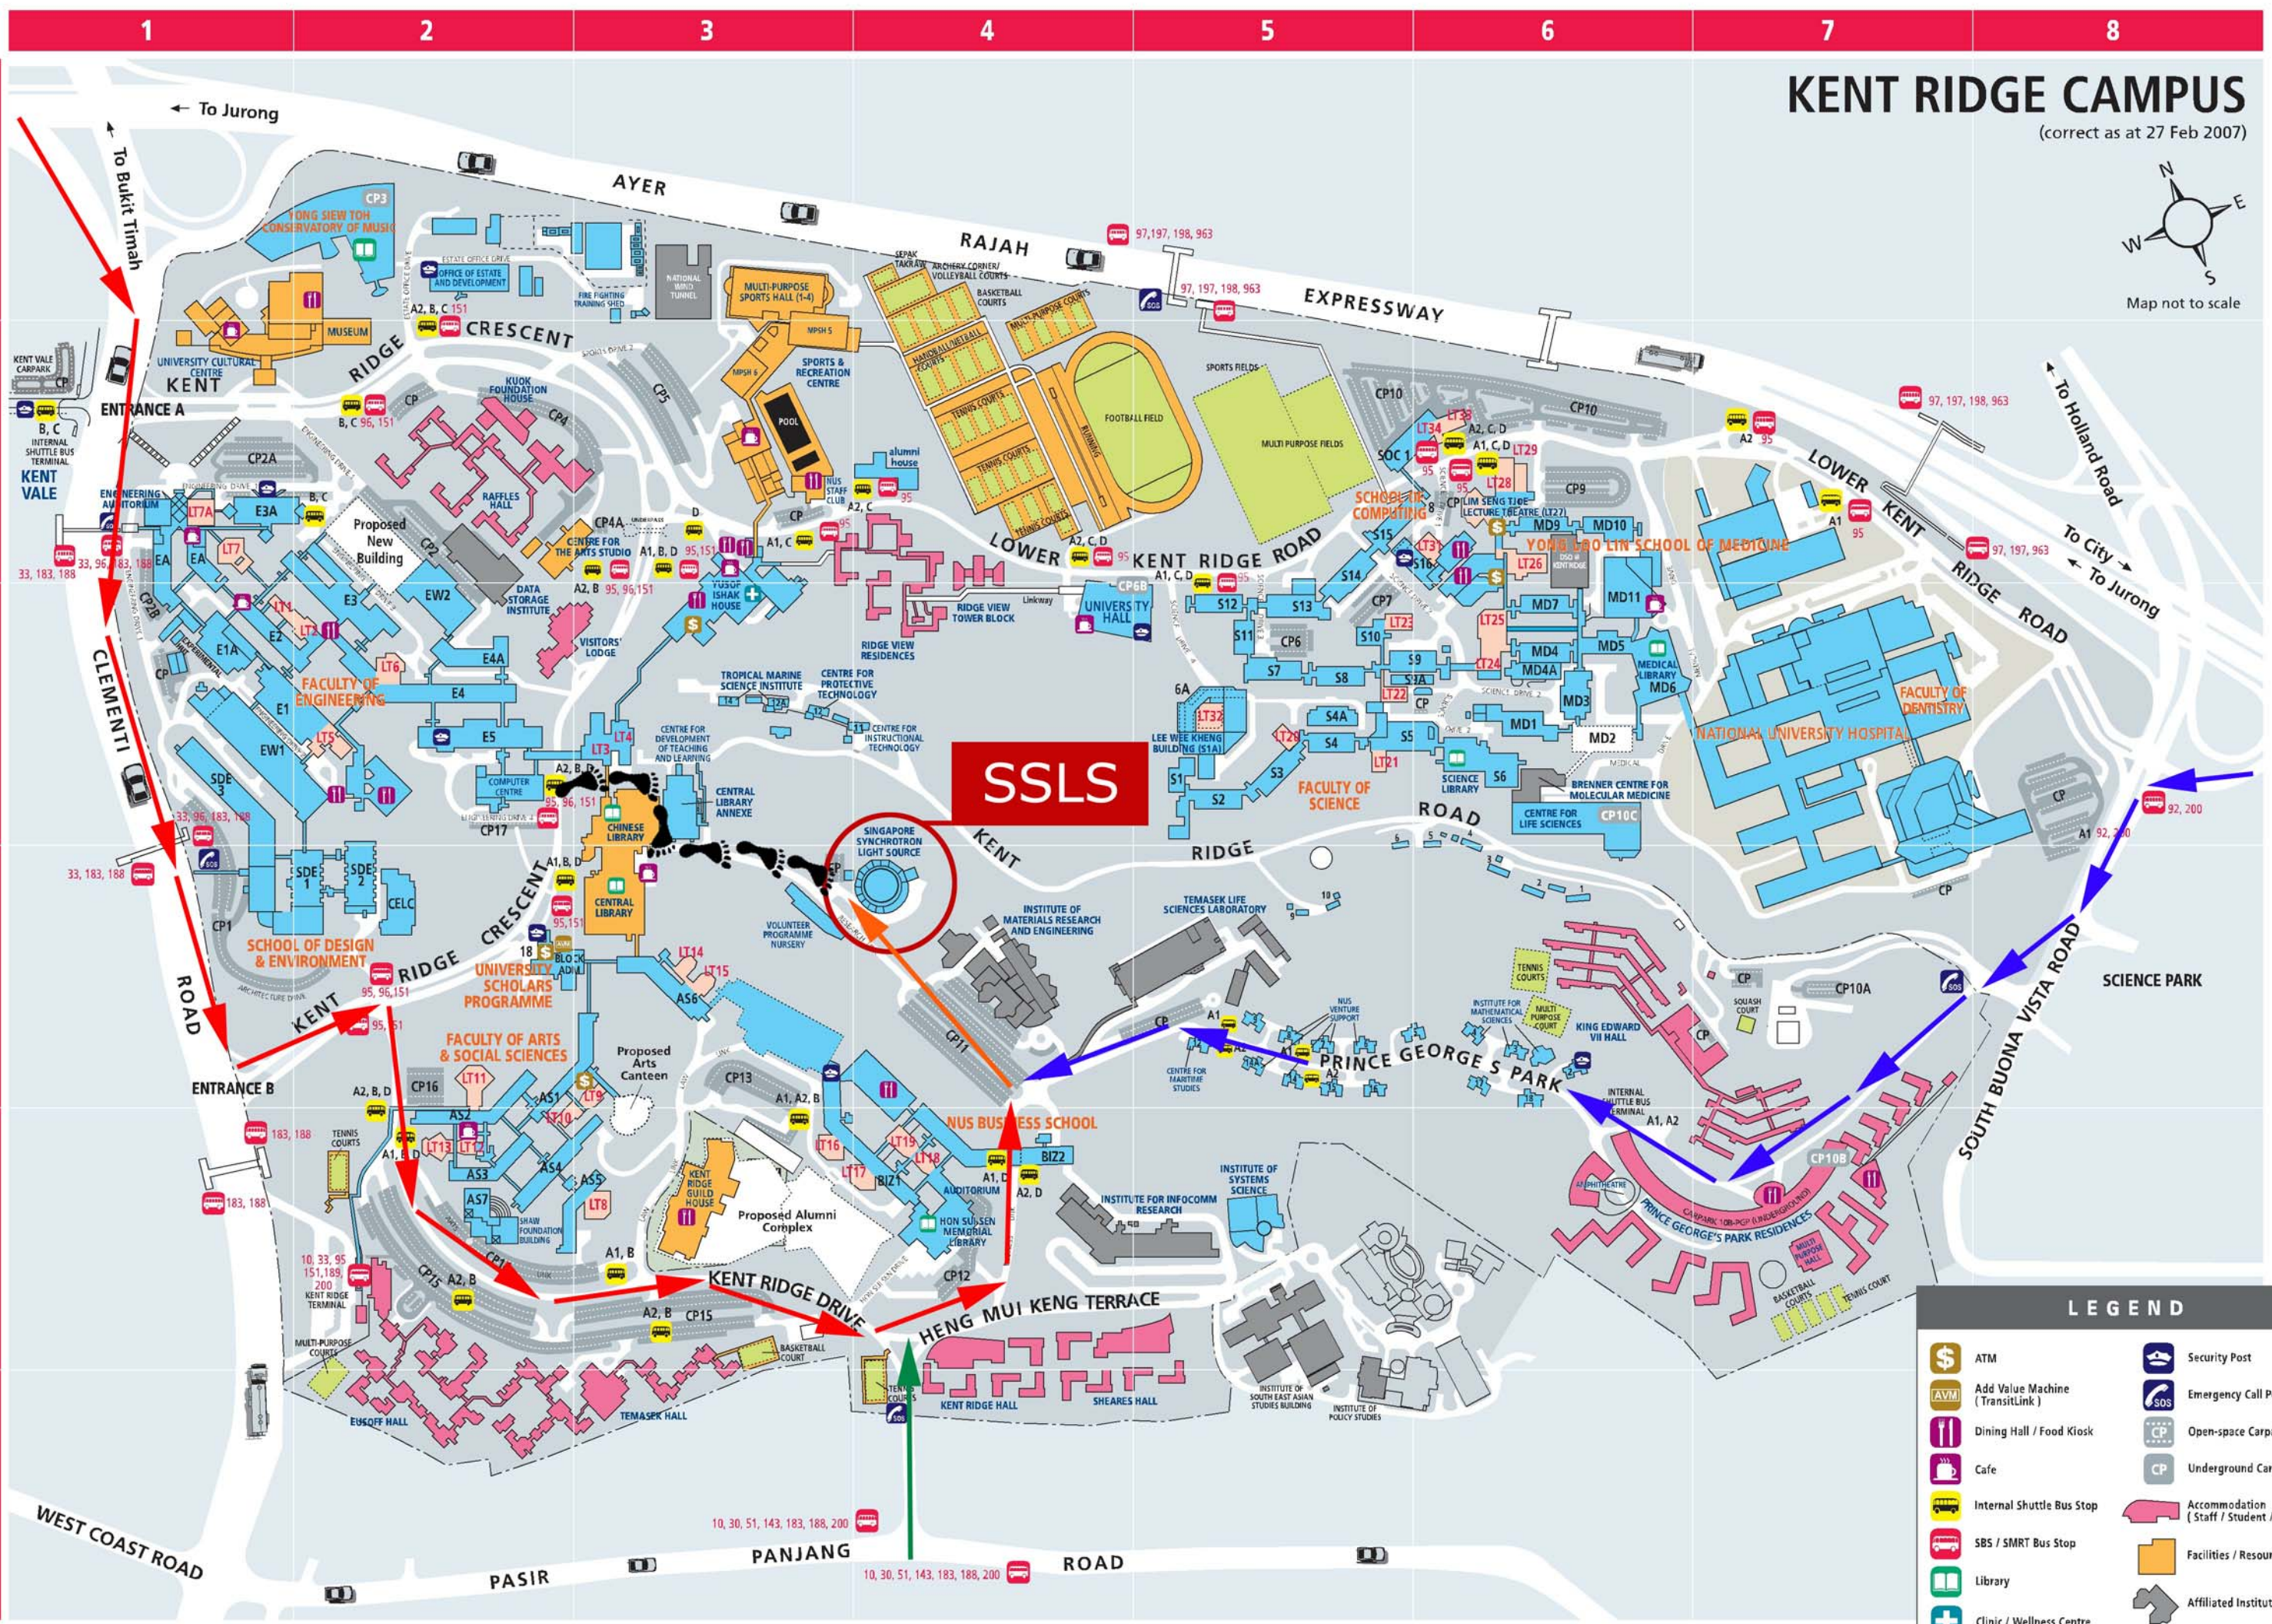

# KENT RIDGE CAMPUS

(correct as at 27 Feb 2007)

Map not to scale

**SSLS**

LEGEND			
	ATM		Security Post
	Add Value Machine (TransitLink)		Emergency Call Point
	Dining Hall / Food Kiosk		Open-space Carpark
	Cafe		Underground Carpark
	Internal Shuttle Bus Stop		Accommodation (Staff / Student / Visitor)
	SBS / SMRT Bus Stop		Facilities / Resources
	Library		Affiliated Institutes
	Clinic / Wellness Centre		