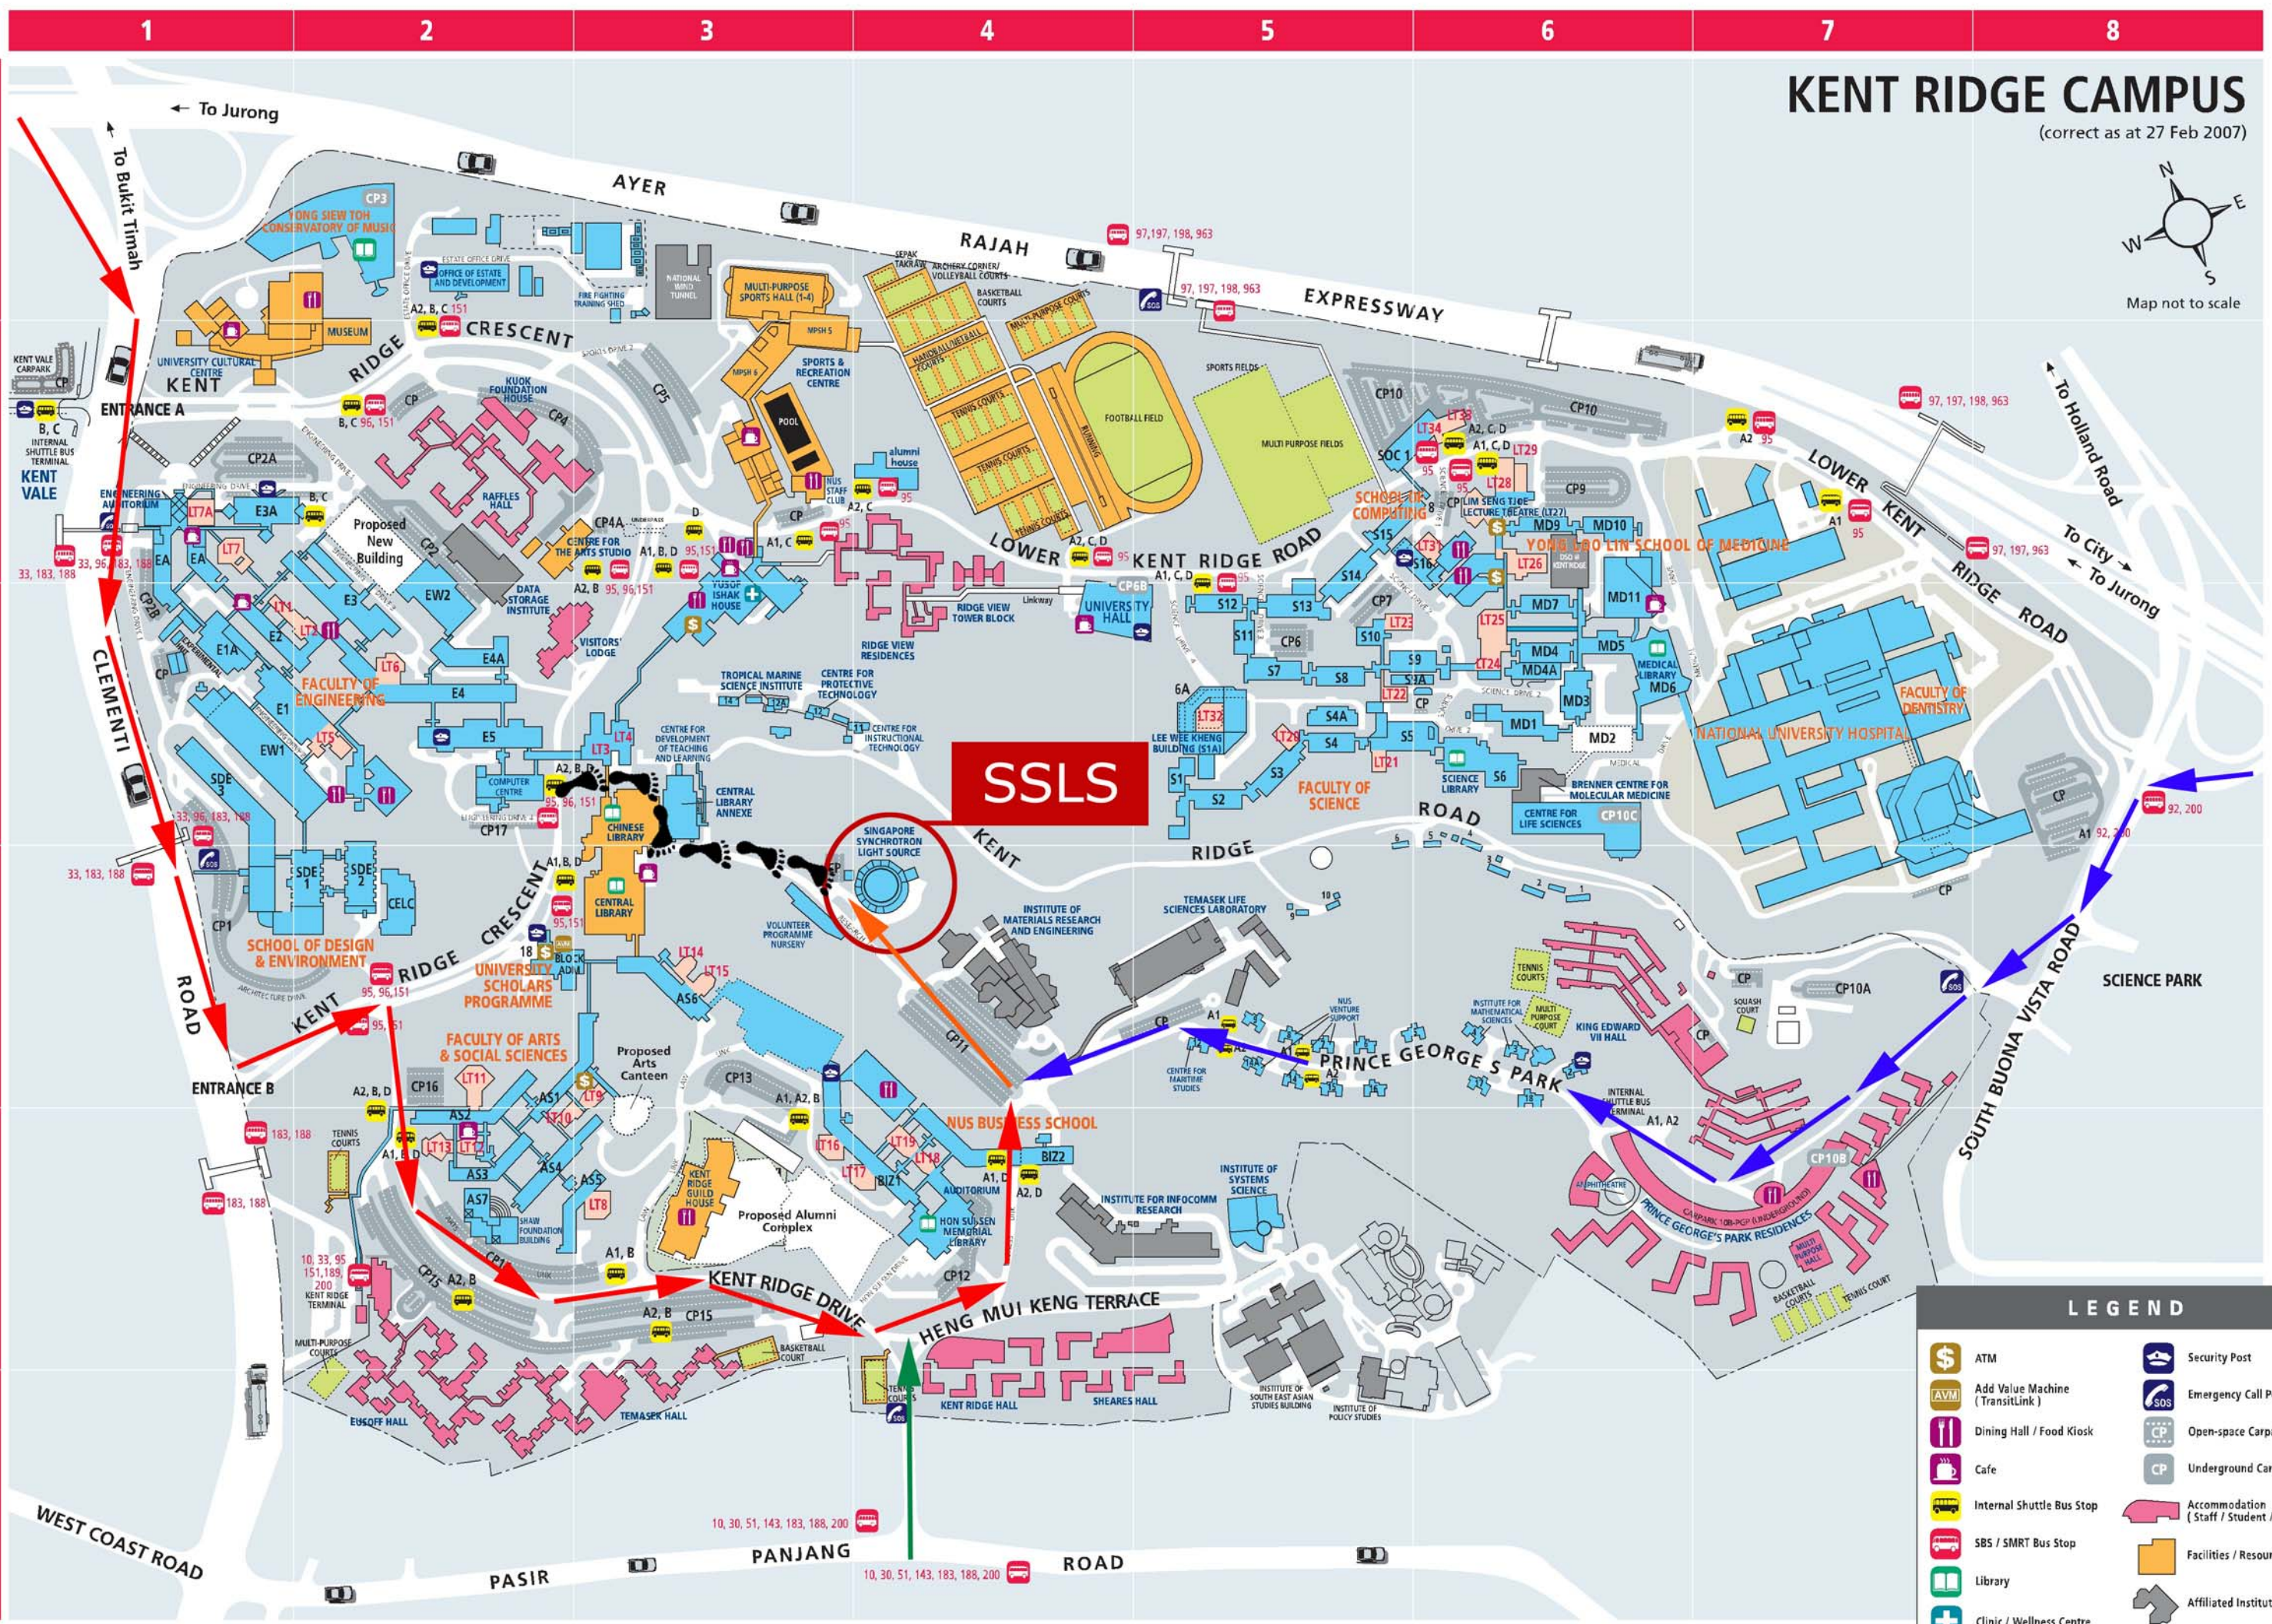

KENT RIDGE CAMPUS

(correct as at 27 Feb 2007)

Map not to scale

SSLS

LEGEND			
	ATM		Security Post
	Add Value Machine (TransitLink)		Emergency Call Point
	Dining Hall / Food Kiosk		Open-space Carpark
	Cafe		Underground Carpark
	Internal Shuttle Bus Stop		Accommodation (Staff / Student / Visitor)
	SBS / SMRT Bus Stop		Facilities / Resources
	Library		Affiliated Institutes
	Clinic / Wellness Centre		